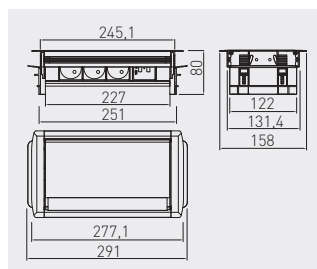

Przedłużacz biurkowy przepustowy z USB

Through-desk power socket letterbox brush cable access with USB

Настольный удлинитель с пропуском под кабель с USB

AE-PBC3GS-53BKS	schuko	-	aluminium aluminium алюминий	aluminium, tworzywo aluminium, plastic алюминий, пластмасса
AE-PBC3GU-53BKS	french	-		
AE-PBC3GS2U-53BKS	schuko	5V USB max 2A	aluminium aluminium алюминий	aluminium, tworzywo aluminium, plastic алюминий, пластмасса
AE-PBC3GU2U-53BKS	french	5V USB max 2A		

Przedłużacz biurkowy przepustowy z HDMI

Through-desk power socket letterbox brush cable access with HDMI port

Настольный удлинитель с пропуском под кабель, с выходом HDMI

AE-PBC2GS1HDMI-53BKS	schuko	1 x HDMI	aluminium aluminium алюминий	aluminium, tworzywo aluminium, plastic алюминий, пластмасса
AE-PBC2GU1HDMI-53BKS	french